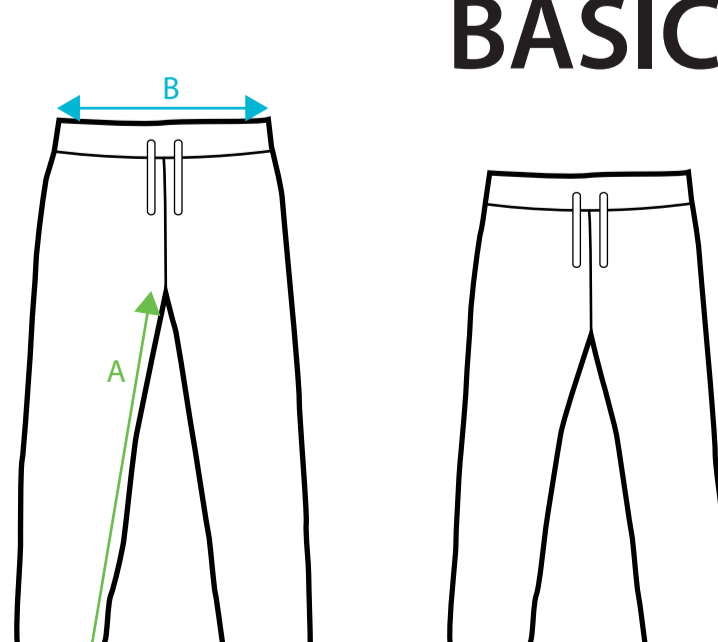

© SPORT DESIGN SWEDEN AB

Measurements Polo

BASIC

A - BODY LENGTH
B - CHEST WIDTH
C - ARM LENGTH (FROM SHOULDER)

Composition:
100% Cotton

Weight:
220 gr

MEN

	XS	S	M	L	XL	XXL
A	66	68	70	72,5	75	77,5
B	48	51	54	57	60	63
C	18	19	20	21	22	23

WOMEN

	XS	S	M	L	XL	XXL
A	62	64	66	68,5	71	73,5
B	41	44	47	50	53	56
C	14	15	16	17	18	19

© SPORT DESIGN SWEDEN AB

Measurements Pants

BASIC

A - LEG LENGTH (INSEAM)
B - WAIST WIDTH

Composition:
80% Cotton
20% Polyester

Weight:
300 gr

MEN

	XS	S	M	L	XL	XXL
A	82	82	84	84	86	86
B	35	38	41	44	47	50

WOMEN

	XS	S	M	L	XL	XXL
A	78	78	80	80	82	82
B	31	34	37	40	43	46

© SPORT DESIGN SWEDEN AB