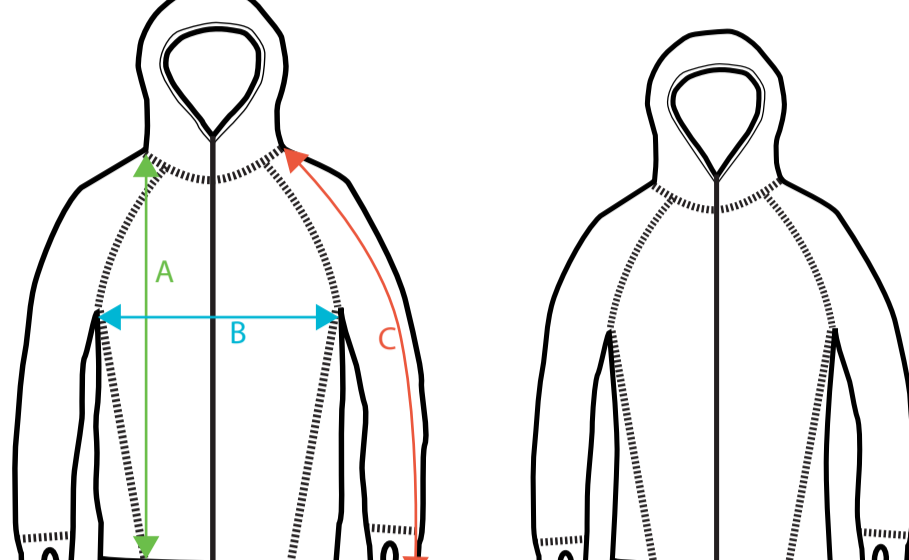

Measurements Zip hood

BASIC

A - BODY LENGTH
B - CHEST WIDTH
C - ARM LENGTH (FROM SHOULDER)

Composition:
80% Cotton
20% polyester

Weight:
340 gr

MEN

	XS	S	M	L	XL	XXL	XXXL
A	67	69	71	73	75	77	79
B	49	52	55	58	61	64	67
C	65	66,5	68	69,5	71	72,5	74

LADY

	XS	S	M	L	XL	XXL	XXXL
A	61	63	65	67	69	71	73
B	43	46	49	52	55	58	61
C	60	61,5	63	64,5	66	67,5	69

KIDS

	62	74	86	98	110	122	134	146	158
A	35,5	39	41,5	44,5	47,5	50,5	53,5	57	60,5
B	32,5	34	35,5	37	39	41	43	46	49
C	26	30	34	38	41	44	48	53	58

© SPORT DESIGN SWEDEN AB

Measurements Power Stretch

A - BODY LENGTH
B - CHEST WIDTH
C - ARM LENGTH (FROM NECK SEAM)

Composition:
92% Polyester
8% Spandex

Weight:

MEN

	XS	S	M	L	XL	XXL
A	62	65	68	71	74	76
B	47	50	53	56	59	62
C	70	73	76,5	80	83,5	87

LADY

	XS	S	M	L	XL
A	62,5	64	65,5	67	68,5
B	40	43	46	49	52
C	66,5	69	71,5	74	76,5

KIDS

	122	134	146	158
A	50	53	56	58
B	39	41	43	44
C	58	62	66	70

© SPORT DESIGN SWEDEN AB

Measurements T-shirt

A - BODY LENGTH
B - CHEST WIDTH
C - ARM LENGTH (FROM SHOULDER)