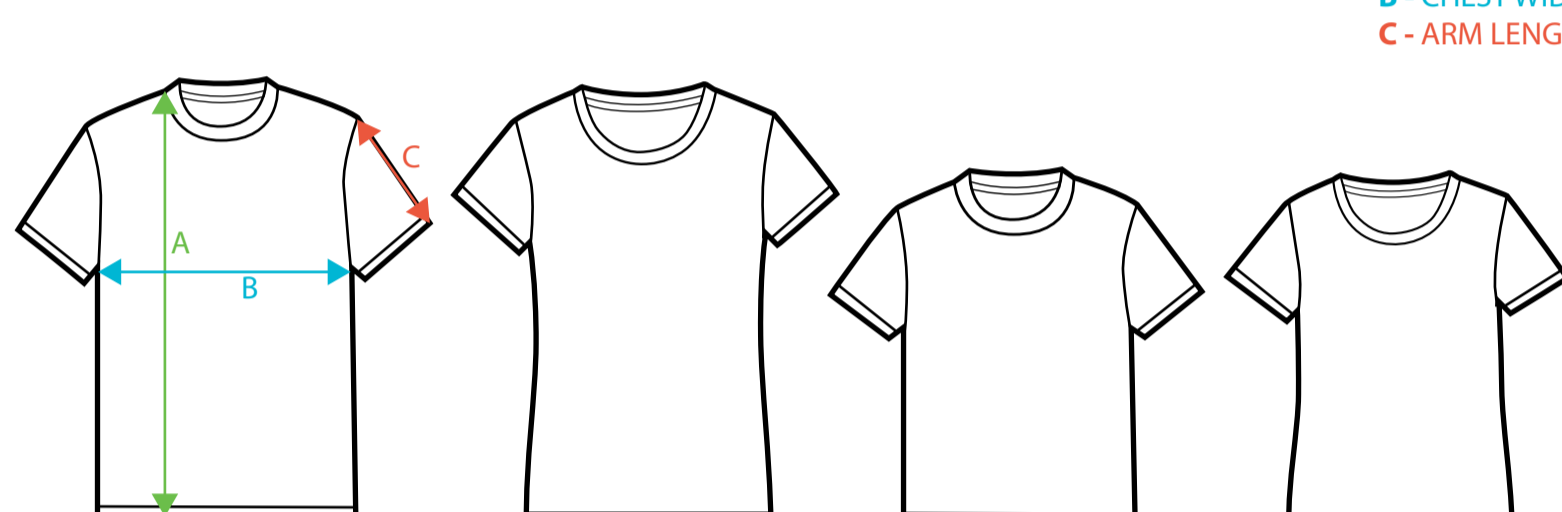

© SPORT DESIGN SWEDEN AB

Measurements Power Stretch

A - BODY LENGTH
B - CHEST WIDTH
C - ARM LENGTH (FROM NECK SEAM)

Composition:
92% Polyester
8% Spandex

Weight:

MEN

	XS	S	M	L	XL	XXL
A	62	65	68	71	74	76
B	47	50	53	56	59	62
C	70	73	76,5	80	83,5	87

LADY

	XS	S	M	L	XL
A	62,5	64	65,5	67	68,5
B	40	43	46	49	52
C	66,5	69	71,5	74	76,5

KIDS

	122	134	146	158
A	50	53	56	58
B	39	41	43	44
C	58	62	66	70

© SPORT DESIGN SWEDEN AB

Measurements T-shirt

A - BODY LENGTH
B - CHEST WIDTH
C - ARM LENGTH (FROM SHOULDER)